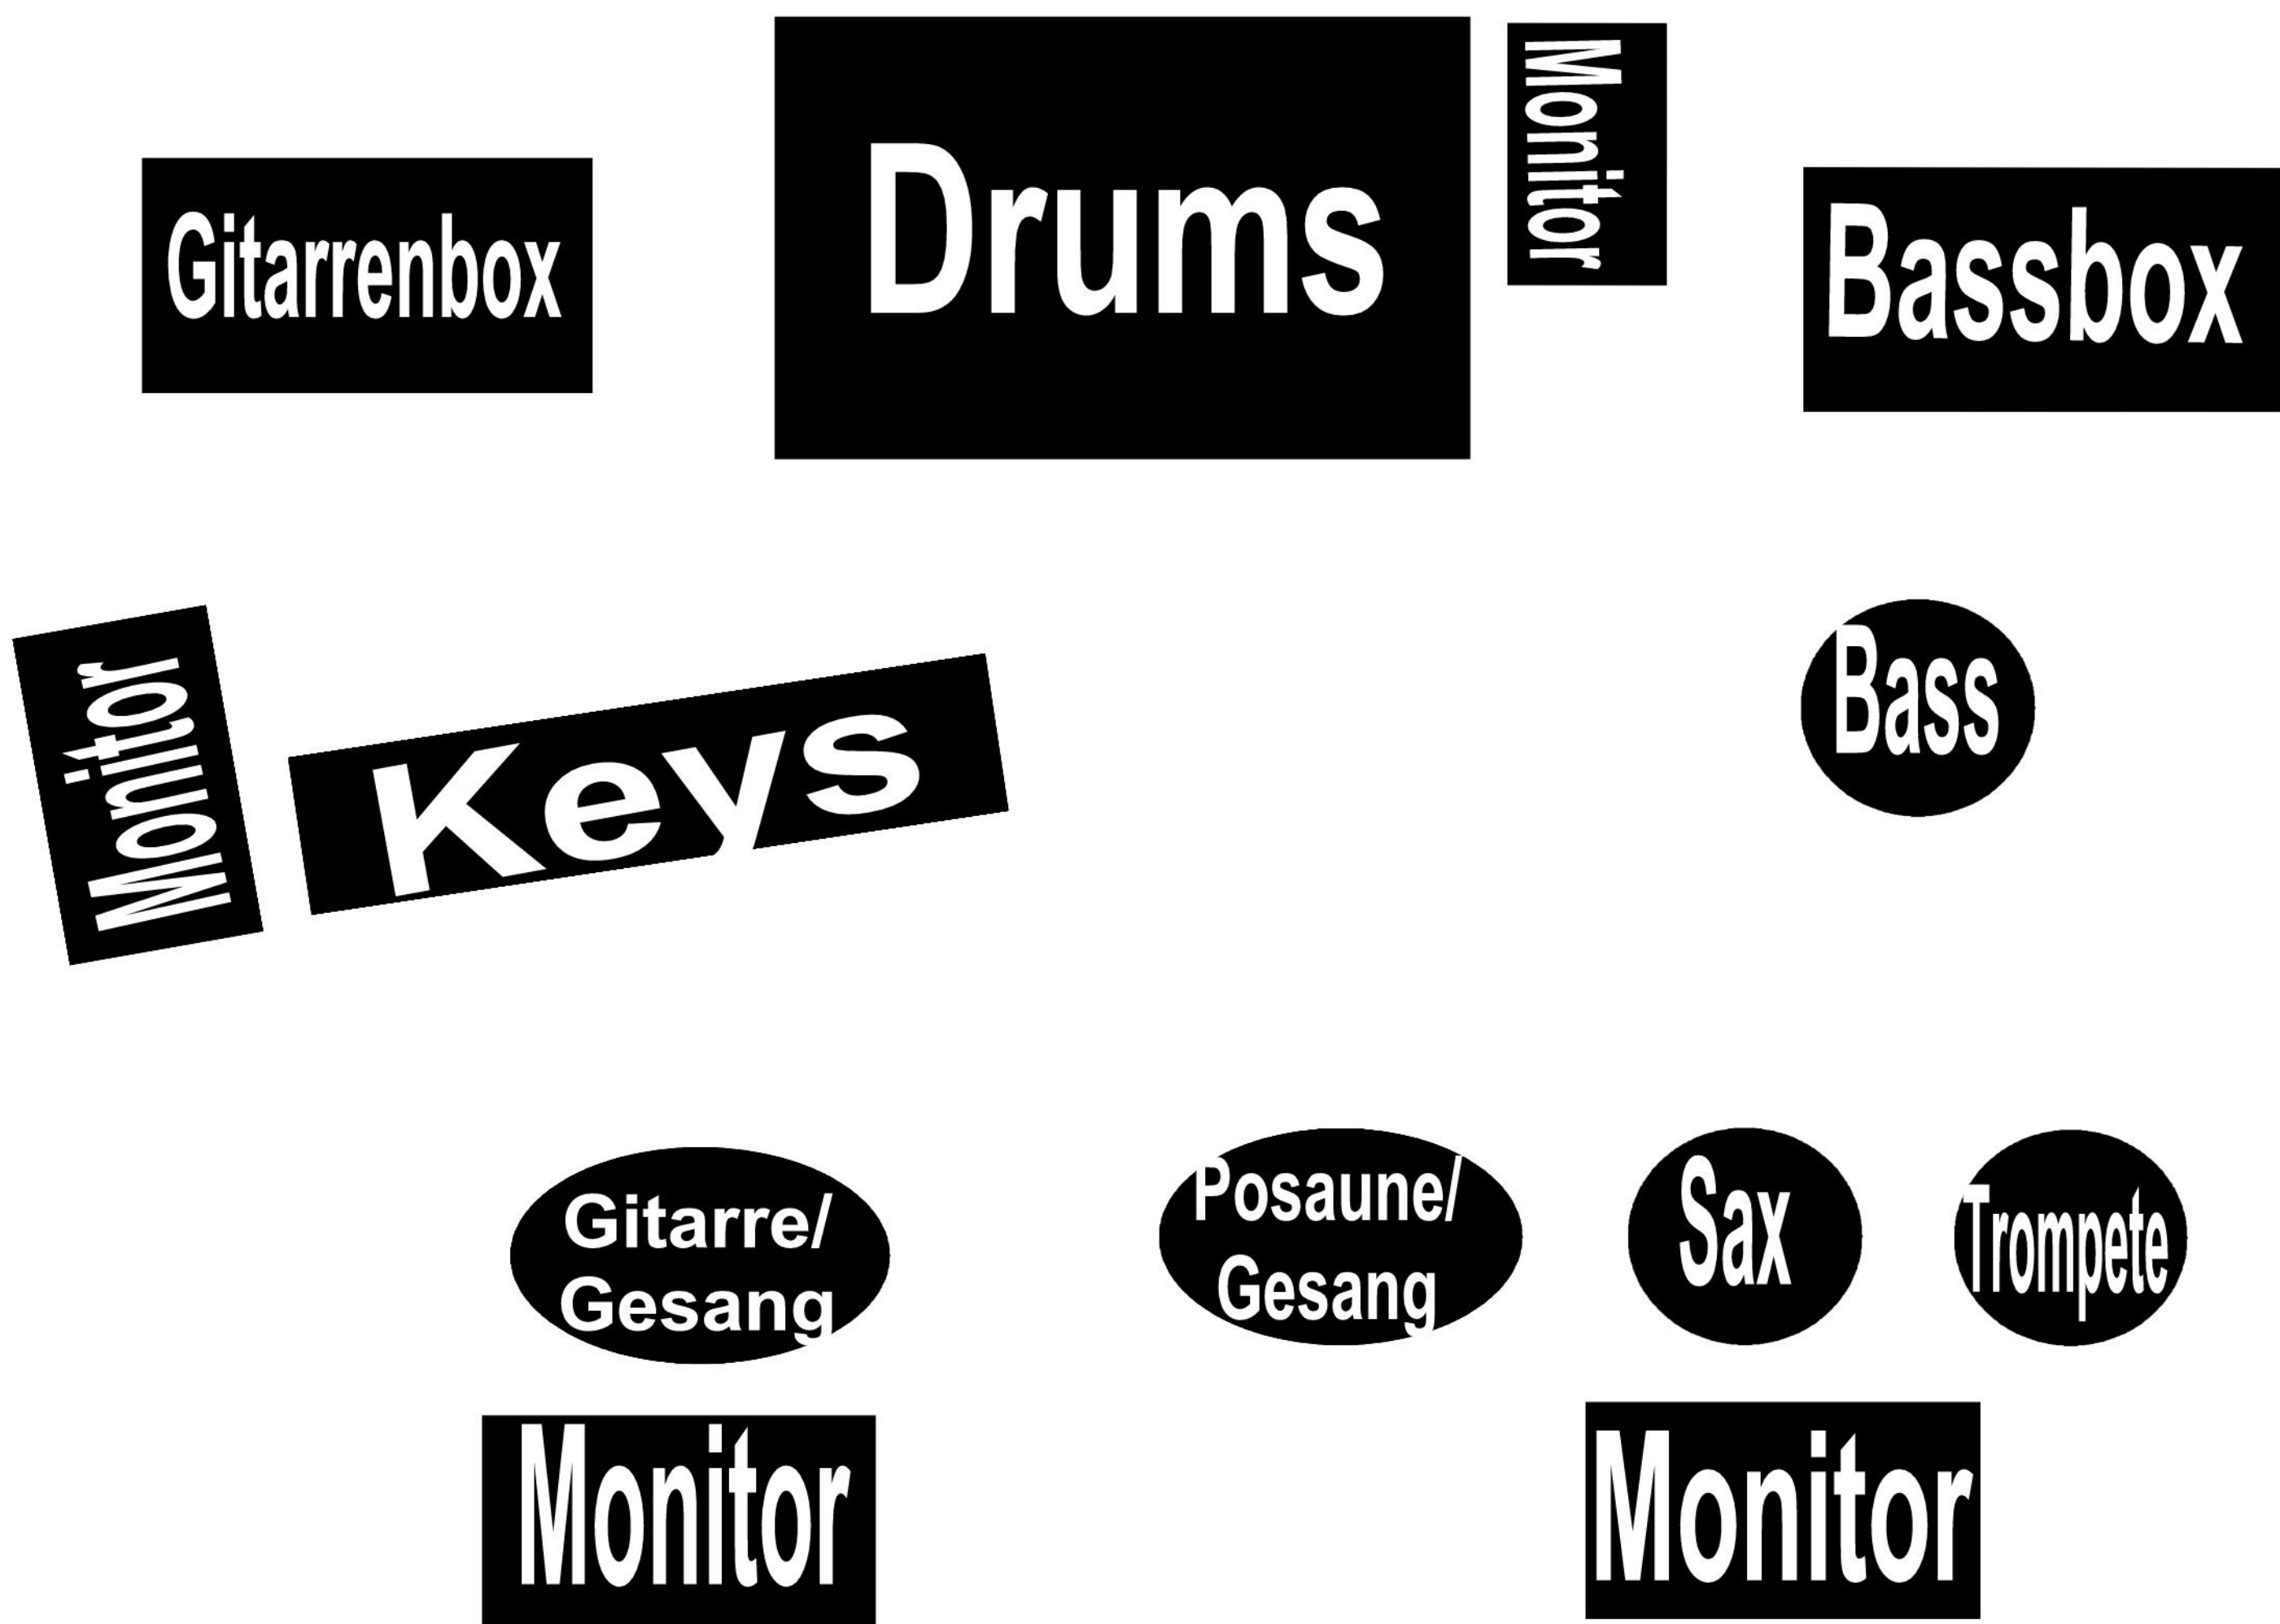

Stageplan and Technical Rider / Maskapone

		Microphones	Monitoring
Drums	Overhead	2 x Mic.	1 (1)
	Bassdrum	1 x Mic.	
	Floor Tom	1 x Mic.	
	Tom Tom	1 x Mic.	
	Snare	1 x Mic.	
	Hihat	1 x Mic.	
Keyboard	Korg CX3	DI Mono	2 (2)
	Roland Key	DI Mono	
Bass	Warwick Sweet 15.2	1 x Mic.	
Gitarre	Hughes & Kettner Attax 40	1 x Mic.	3 (1)
Posaune		1 x Mic.	4 (2)
Saxophon		1 x Mic.	
Trompete		1 x Mic.	
Main Voc.		2 x Mic.	
Minimum: 20 Line In Mixer with 2 Monitoring Ways!			
Kontakt: +49(0)179/29598020 / hannover@maskapone.de			